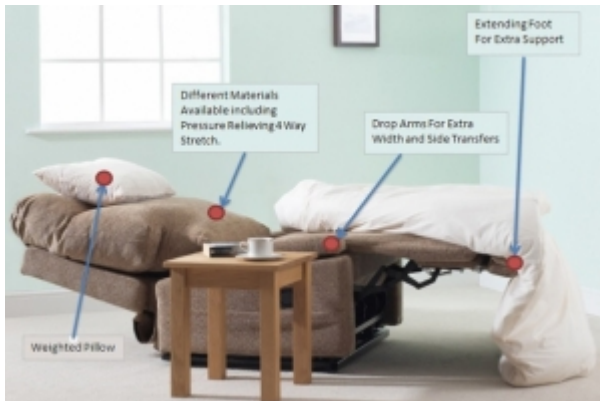

## St Helier Chair Bed and Leg lifter

This chair bed is brand new to the market, and fills the gap for people needing help to lift their legs up onto the bed without the need for a carer. It can be a full size single bed (3ft with the arms down) down to a small single of 2ft 6.

**NEW (for pressure care)**

**4 Way Stretch Breathable Material Available For Pressure Care, Waterproofing and Eazy Cleaning (Available through the middle of the chair including footplate & arms with standard material on the outside of the chair).**

**OPTION OF FOOT EXTENSION SO YOUR FEET ARE SUPPORTED ON THE FOOTPLATE, RATHER THEN YOUR ANKLE SUPPORTED WITH YOUR FEET HANGING OVER THE END.**

It can be used either upstairs or downstairs for people who can not get upstairs and has a standard weight capacity of 18 stone but can be upgraded to 25 or 35 stone.

**Seat Depth**

**20 inches**

**Seat Height**

18 or 20 inches (**other sizes available**)

- DUAL MOTOR Rise & Recliner

- Infinite Movements
- Side Pockets
- Head Pillow
- Up to 35 stone
- 2 Year Full Warranty
- **Special Order**